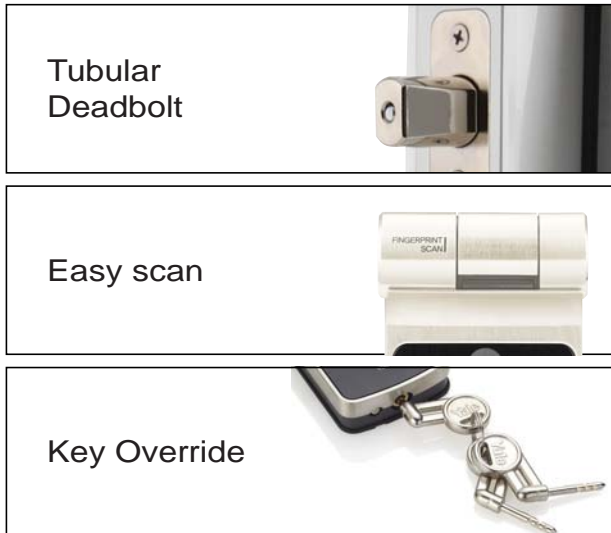

THE YALE COLLECTION

SMARTER SOLUTIONS FOR YOUR HOME

YDD 424

*Digital Tubular Deadbolt Lock
Fingerprint
Key Override
Smart Keypad*

The world's favorite lock

Reliable, Convenient, Safe

Front Body

31.5(D)X66(W)X176(H)mm

Back Body

35(D)X70(W)X170(H)mm

Multiple Access

Yale YDD424 has two access solutions, PIN Code or Fingerprint for your convenience.

Invisible Keypad

Keypad can be seen only when you touch the screen with your palm.

Low Battery and Emergency Power

It warns in case of low battery with alarm and LED. When the batteries are completely discharged, you can easily supply emergency power to the lock with the standard 9V battery.

Remote Control (Optional)

Remote control type is also available. Wireless Floating ID technology is adopted and works up to 50m.

One-touch Fingerprint Verification Method (Easy Scan)

Easy Scan technology has been applied to conveniently read a fingerprint in one shot to enter a fingerprint.