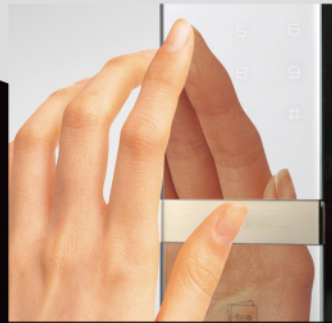

## Yale

Digital door lock

- Digital Rim Lock for Glass Door
- RF card & Touch Keypad
- Magic Mirror

The world's favourite lock

#### Magic Mirror

A Magic Mirror function is applied, which the keypad number appears on the mirror as soon as a user touches the product. The user can check the rear through the Magic Mirror, so that security can be enhanced.