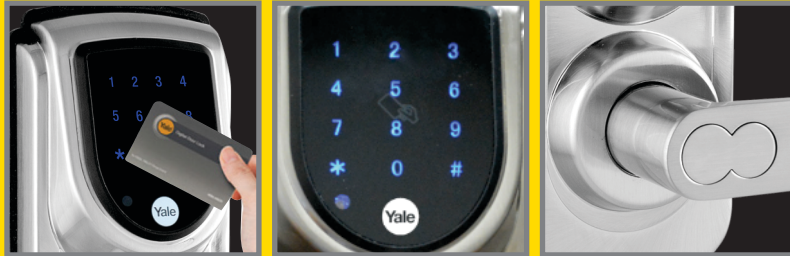

The world's favourite lock

YDME-50 ESSENTIAL SERIES

SMARTER SOLUTIONS FOR YOUR HOME.

YALE DIGITAL DOOR LOCK WITH 3 IN 1 SMART ACCESS

RF CARD
ACCESS

TOUCH KEY
PAD

MANUAL KEY
OVERRIDE

YDME-50

ESSENTIAL SERIES

YALE DIGITAL DOOR LOCK

RELIABLE

CONVENIENT

SAFE

YDME - 50

Front Body: 37.97(D)X70(W)X170(H)cm

ACCESS MODES

YDME 50 has multiple modes of access such as RF card, pin code and mechanical key over ride. It can register up to 30 RF cards and 78 pin codes.

LOW BATTERY AND EMERGENCY

It warns in case of low battery. When the batteries are completely discharged, 9V battery can easily supply emergency power to unlock

ANTI PANIC EGRESS

For convenience as well as for safety in case of emergency, lock is automatically unlocked from inside with the lever handle.

MECHANICAL KEY OVERRIDE

For emergency access, it can be unlocked with a mechanical key supplied in box.