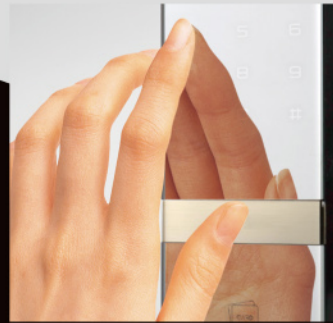

The Yale Collection -
Smarter Solutions for your home.

YDR323

Yale Digital door lock

- Digital Vertical Rim Lock
- RF card & Touch Keypad
- Magic Mirror

The world's favourite lock

YDR323

Digital Door Lock

Reliable

Convenient

Safe

Various access

Yale YDR323 has two access solutions, PIN code or RF Card key for your convenience.

Magic Mirror

A Magic Mirror function is applied, which the keypad number appears on the mirror as soon as a user touches the product. The user can check the rear through the Magic Mirror, so that security can be enhanced.

Once you lose your key, it has no validation as long as you re-register rest of your keys.

Modern & thin design

It is the Solid and thin design using digital keypad on a solid base.

High Temperature Alarm

When there's fire, it detects the temperature of the inside. It not only goes off an alarm but also releases the lock status automatically.

Fake PIN code

To prevent the PIN Code from being exposed, It allows you to enter Fake numbers before or after entering your PIN Code.