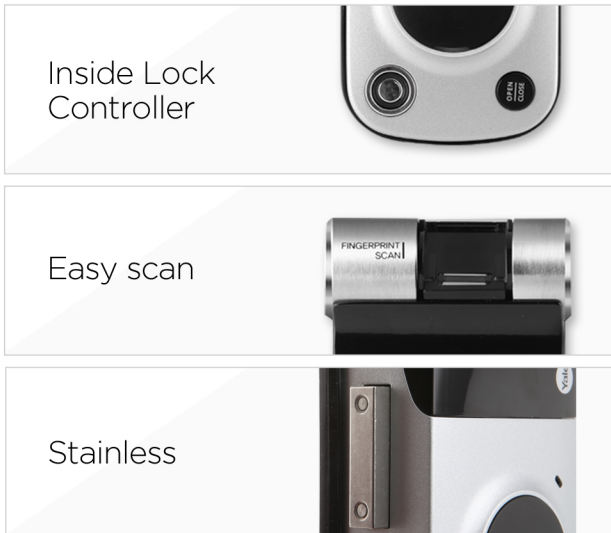

Reliable, Convenient, Safe